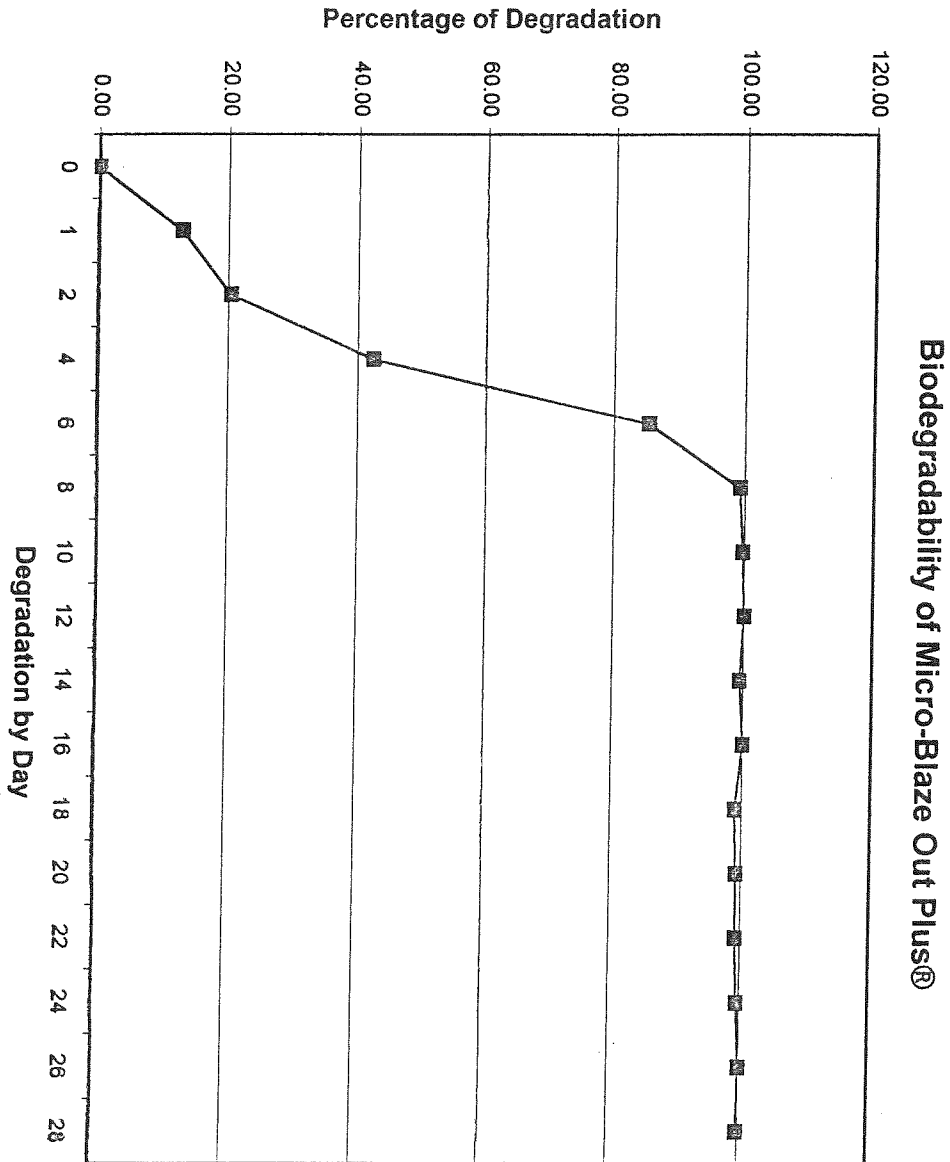

# EFEH & ASSOCIATES

3319 INDUSTRIAL DRIVE • PEARLAND, TEXAS 77581 • TELEPHONE (281) 996-5031 • FACSIMILE (281) 996-5550

*[Handwritten signature]*  
2/13/01